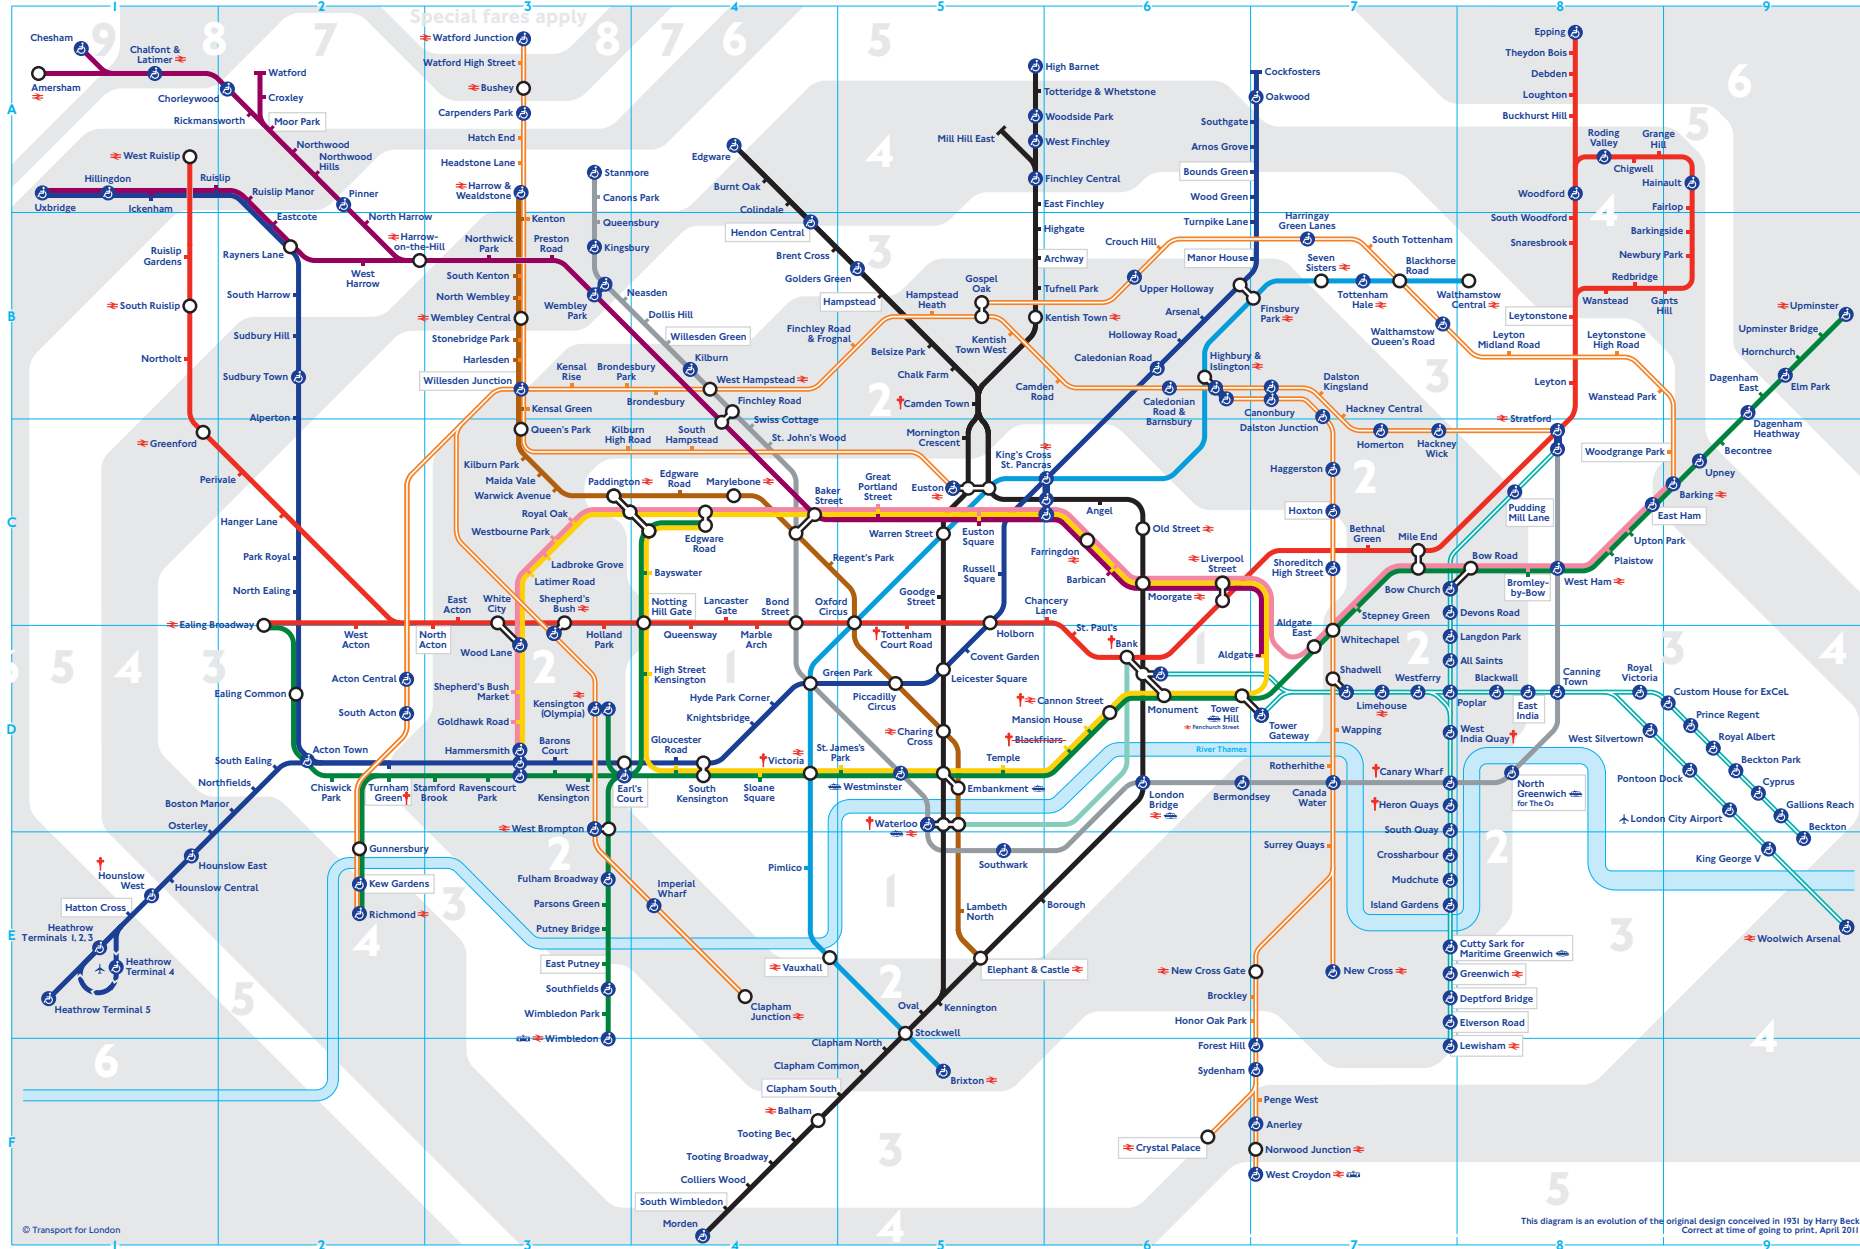

Tube map

† Check before you travel

Bank	Waterloo & City line open 0615 until 2148 Mondays to Fridays and 0800 until 1830 Saturdays, and closed Sundays and Public Holidays
Blackfriars	Underground station closed until late 2011
Camden Town	From 1300 until 1730 Sundays open for interchange and exit only
Canary Wharf	Step-free interchange between Underground, Canary Wharf DLR and Heron Quays DLR stations at street level
Cannon Street	Open until 2100 Mondays to Fridays. Closed Saturdays and Sundays
Heron Quays	Step-free interchange between Heron Quays and Canary Wharf Underground station at street level
Hounslow West	Step-free access for wheelchair users only
Tottenham Court Road	Northern line trains will not stop at Tottenham Court Road until late 2011
Turnham Green	Served by Piccadilly line trains early mornings and late evenings only
Victoria	Major escalator refurbishment works until early 2012. Use nearby stations or alternative routes
Waterloo	Waterloo & City line open 0615 until 2148 Mondays to Fridays and 0800 until 1830 Saturdays, and closed Sundays and Public Holidays
West India Quay	Not served by DLR trains from Bank towards Lewisham at peak times

Key to lines

- Bakerloo
- Central
- Circle
- District
- Hammersmith & City
- Jubilee
- Metropolitan
- Northern
- Piccadilly
- Victoria
- Waterloo & City
- DLR
- London Overground

© Transport for London. This diagram is an evolution of the original design conceived in 1931 by Harry Beck. Correct at time of going to print, April 2011.